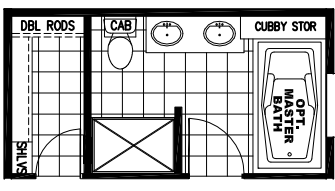

EYEBROW DEL. WINDOW OPT

BAY WINDOW OPT

LARGE BOX BAY WINDOW OPT

SIGNATURE BATH OPT  
 W/2ND WALK-IN CLOSET  
 AND 48" SHOWER

SIGNATURE BATH OPT  
 W/60x43 SHOWER &  
 OPT CABINETS IN BEDROOM

CUBBY BATH OPT  
 W/72" SOAKER TUB  
 AND 48" SHOWER