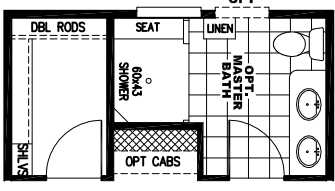

EYEBROW DEL. WINDOW OPT

BAY WINDOW OPT

LARGE BOX BAY WINDOW OPT

SIGNATURE BATH OPT  
 W/2ND WALK-IN CLOSET  
 AND 48" SHOWER

SIGNATURE BATH OPT  
 W/60x43 SHOWER &  
 OPT CABINETS IN BEDROOM

CUBBY BATH OPT  
 W/72" SOAKER TUB  
 AND 48" SHOWER