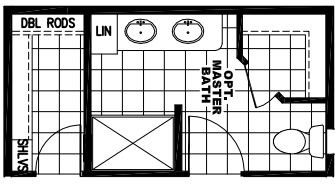

EYEBROW DEL. WINDOW OPT

BAY WINDOW OPT

LARGE BOX BAY WINDOW OPT

SIGNATURE BATH OPT  
 W/2ND WALK-IN CLOSET  
 AND 48" SHOWER

SIGNATURE BATH OPT  
 W/60x43 SHOWER &  
 OPT CABINETS IN BEDROOM

CUBBY BATH OPT  
 W/72" SOAKER TUB  
 AND 48" SHOWER