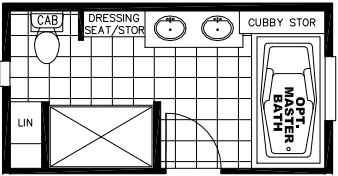

DELUXE BATH
W/CORNER TUB, 60" SHOWER
AND DRESSING SEAT

SIGNATURE BATH OPT
W/80x43 SHOWER &
OPT CABINETS IN BEDROOM

DELUXE 'TUBBY' BATH
W/72" SOAKER TUB, 60" SHOWER
AND DRESSING SEAT

EXTERIOR DEL
WINDOW OPT

OPT. LARGE BAY

OPT. BAY WINDOW