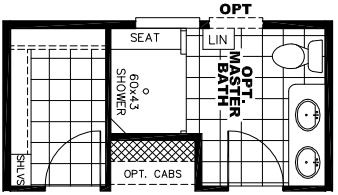

DELUXE BATH
W/CORNER TUB, 60" SHOWER
AND DRESSING SEAT

SIGNATURE BATH OPT
W/80x43 SHOWER &
OPT CABINETS IN BEDROOM

DELUXE 'TUBBY' BATH
W/72" SOAKER TUB, 60" SHOWER
AND DRESSING SEAT

EXTERIOR DEL
WINDOW OPT

OPT. LARGE BAY

OPT. BAY WINDOW