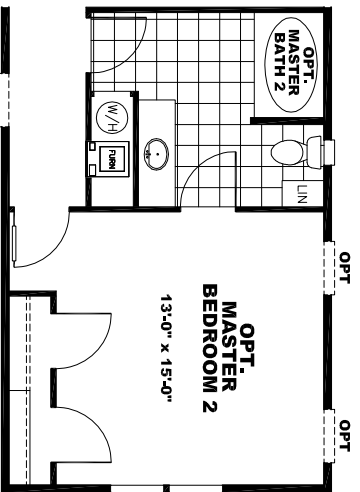

(REPLACES BEDROOM 3)

SIGNATURE BATH W/
WALK-IN CLOSET
AND 48" SHOWER

SIGNATURE BATH OPT
W/60x43 SHOWER &
OPT CABINETS IN BEDROOM

SIGNATURE "CUBBY" BATH
W/72" SOAKER TUB
AND 48" SHOWER

(REPLACES BEDROOM 2 & 3)