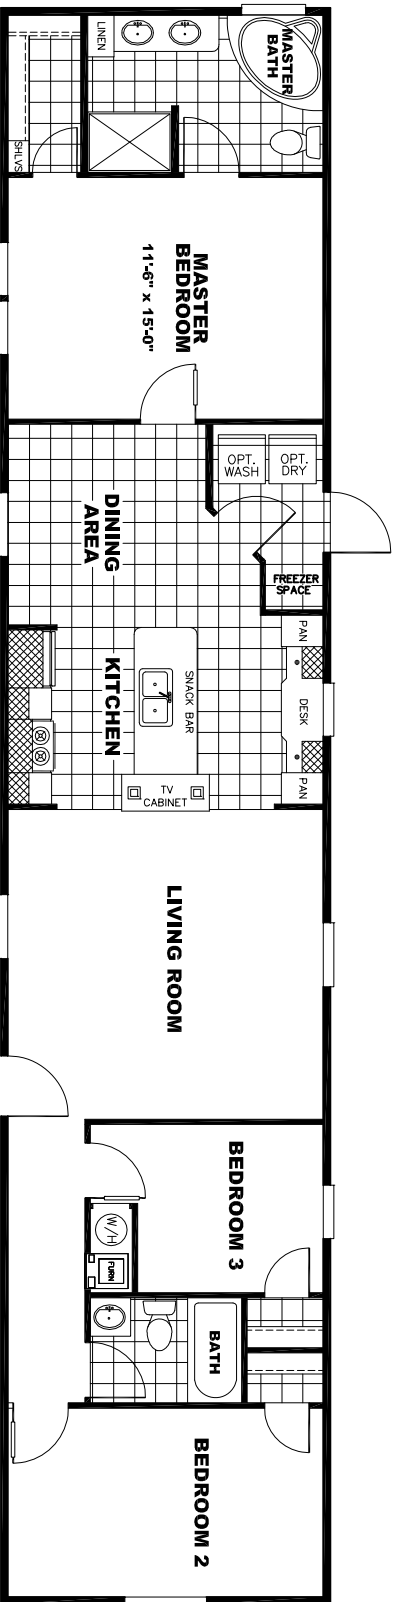

(REPLACES BEDROOM 3)

SIGNATURE BATH W/
WALK-IN CLOSET
AND 48" SHOWER

SIGNATURE BATH OPT
W/60x43 SHOWER &
OPT CABINETS IN BEDROOM

SIGNATURE "CUBBY" BATH
W/72" SOAKER TUB
AND 48" SHOWER

(REPLACES BEDROOM 2 & 3)