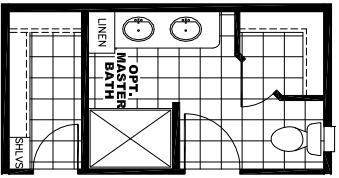

(REPLACES BEDROOM 3)

SIGNATURE BATH W/
WALK-IN CLOSET
AND 48" SHOWER

SIGNATURE BATH OPT
W/60x43 SHOWER &
OPT CABINETS IN BEDROOM

SIGNATURE "CUBBY" BATH
W/72" SOAKER TUB
AND 48" SHOWER

(REPLACES BEDROOM 2 & 3)