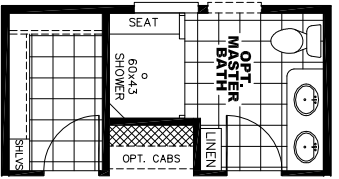

(REPLACES BEDROOM 3)

SIGNATURE BATH W/
WALK-IN CLOSET
AND 48" SHOWER

SIGNATURE BATH OPT
W/60x43 SHOWER &
OPT CABINETS IN BEDROOM

SIGNATURE "CUBBY" BATH
W/72" SOAKER TUB
AND 48" SHOWER

(REPLACES BEDROOM 2 & 3)