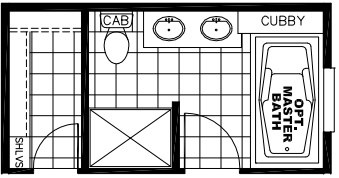

(REPLACES BEDROOM 3)

SIGNATURE BATH W/
WALK-IN CLOSET
AND 48" SHOWER

SIGNATURE BATH OPT
W/60x43 SHOWER &
OPT CABINETS IN BEDROOM

SIGNATURE "CUBBY" BATH
W/72" SOAKER TUB
AND 48" SHOWER

(REPLACES BEDROOM 2 & 3)