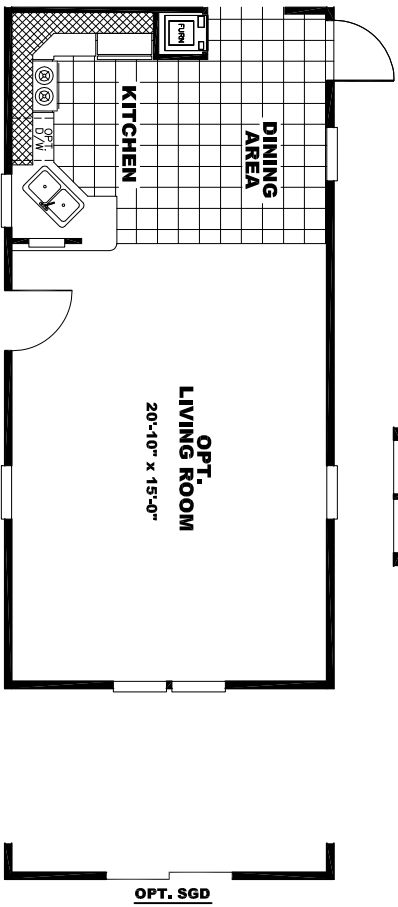

OPT. DBL. WINDOW

OPT. DBL. WINDOW

Model #: SEV16482A  
 Drawing #:  
 315056