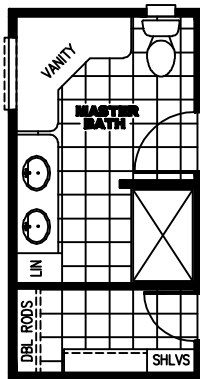

31SEV16682AH09

SIGNATURE BATH
 W/WALK-IN CLOSET
 AND 48" SHOWER

SIGNATURE BATH
 W/WRAP-AROUND VANITY
 AND 48" SHOWER

SIGNATURE 'CUBBY' BATH
 W/72" SOAKER TUB
 AND 48" SHOWER