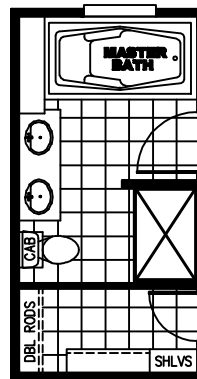

31SEV16682AH09

SIGNATURE BATH
 W/WALK-IN CLOSET
 AND 48" SHOWER

SIGNATURE BATH
 W/WRAP-AROUND VANITY
 AND 48" SHOWER

SIGNATURE 'CUBBY' BATH
 W/72" SOAKER TUB
 AND 48" SHOWER