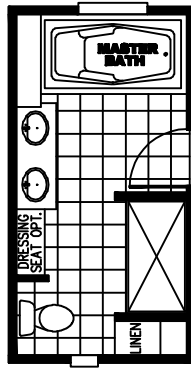

SIGNATURE BATH  
W/WALK-IN CLOSET  
AND 48" SHOWER

SIGNATURE BATH  
W/WRAP-AROUND VANITY  
AND 48" SHOWER

SIGNATURE 'CUBBY' BATH  
W/72" SOAKER TUB  
AND 48" SHOWER

319EV16763CH09