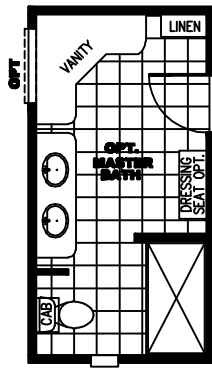

SIGNATURE BATH  
W/WALK-IN CLOSET  
AND 48" SHOWER

SIGNATURE BATH  
W/WRAP-AROUND VANITY  
AND 48" SHOWER

SIGNATURE 'CUBBY' BATH  
W/72" SOAKER TUB  
AND 48" SHOWER

319EV16763CH09