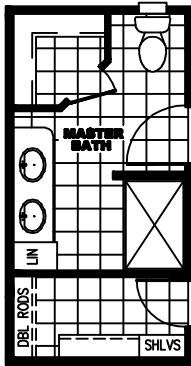

318EV16763GH09

SIGNATURE BATH  
W/WALK-IN CLOSET  
AND 48" SHOWER

SIGNATURE BATH  
W/WRAP-AROUND VANITY  
AND 48" SHOWER

SIGNATURE 'CUBBY' BATH  
W/72" SOAKER TUB  
AND 48" SHOWER