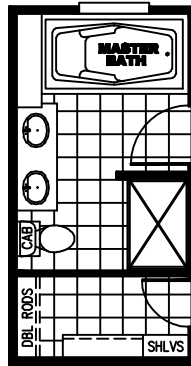

318EV16763GH09

SIGNATURE BATH  
W/WALK-IN CLOSET  
AND 48" SHOWER

SIGNATURE BATH  
W/WRAP-AROUND VANITY  
AND 48" SHOWER

SIGNATURE 'CUBBY' BATH  
W/72" SOAKER TUB  
AND 48" SHOWER