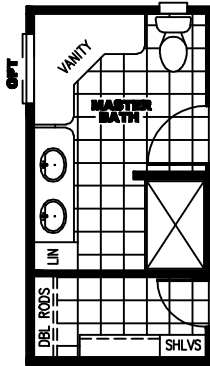

318EV16763GH09

SIGNATURE BATH  
W/WALK-IN CLOSET  
AND 48" SHOWER

SIGNATURE BATH  
W/WRAP-AROUND VANITY  
AND 48" SHOWER

SIGNATURE 'CUBBY' BATH  
W/72" SOAKER TUB  
AND 48" SHOWER