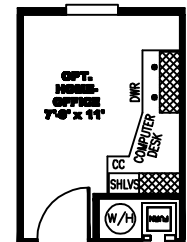

SIGNATURE BATH  
W/WALK-IN CLOSET  
AND 48" SHOWER

SIGNATURE BATH  
W/WRAP-AROUND VANITY  
AND 48" SHOWER

SIGNATURE "CUBBY" BATH  
W/72" SOAKER TUB  
AND 48" SHOWER

OPT COMPUTER CENTER  
(REPLACES PANTRY & 2ND WALK-IN CLOSET)

OPT COMPUTER DESK  
IN DINING AREA

OPT HOME-OFFICE  
(REPLACES BEDROOM 3)

318EV16763JH00