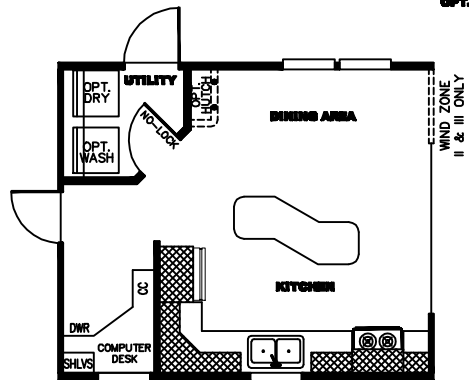

SIGNATURE BATH  
W/WALK-IN CLOSET  
AND 48" SHOWER

SIGNATURE BATH  
W/WRAP-AROUND VANITY  
AND 48" SHOWER

SIGNATURE "CUBBY" BATH  
W/72" SOAKER TUB  
AND 48" SHOWER

OPT COMPUTER CENTER  
(REPLACES PANTRY & 2ND WALK-IN CLOSET)

OPT COMPUTER DESK  
IN DINING AREA

OPT HOME-OFFICE  
(REPLACES BEDROOM 3)

318EV16763JH00