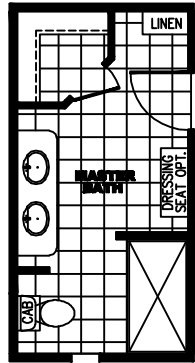

318EV16763MH09

DELUXE BATH
W/WALK-IN CLOSET
60" SHOWER AND
OPT DRESSING SEAT

DELUXE BATH
W/-AROUND VANITY
60" SHOWER AND
OPT DRESSING SEAT

DELUXE 'CUBBY' BATH
W/72" SOAKER TUB
60" SHOWER AND
DRESSING SEAT