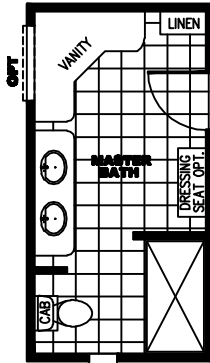

318EV16763MH09

DELUXE BATH
W/WALK-IN CLOSET
60" SHOWER AND
OPT DRESSING SEAT

DELUXE BATH
W/-AROUND VANITY
60" SHOWER AND
OPT DRESSING SEAT

DELUXE 'CUBBY' BATH
W/72" SOAKER TUB
60" SHOWER AND
DRESSING SEAT