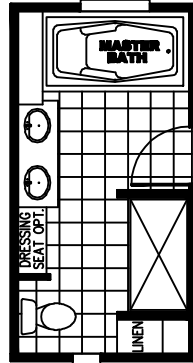

318EV16763MH09

DELUXE BATH
W/WALK-IN CLOSET
60" SHOWER AND
OPT DRESSING SEAT

DELUXE BATH
W/-AROUND VANITY
60" SHOWER AND
OPT DRESSING SEAT

DELUXE 'CUBBY' BATH
W/72" SOAKER TUB
60" SHOWER AND
DRESSING SEAT