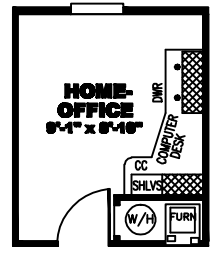

SIGNATURE BATH
W/WALK-IN CLOSET
AND 48" SHOWER

SIGNATURE BATH
W/WRAP-AROUND VANITY
AND 48" SHOWER

SIGNATURE "CUBBY" BATH
W/72" SOAKER TUB
AND 48" SHOWER

OPT HOME-OFFICE
(REPLACES BEDROOM 3)

OPT DOUBLE MASTER BEDROOM
(REPLACES BEDROOMS 2 & 3)

OPT. KITCHEN WITH
COLUMNS & COMPUTER DESK

318EV167638H09