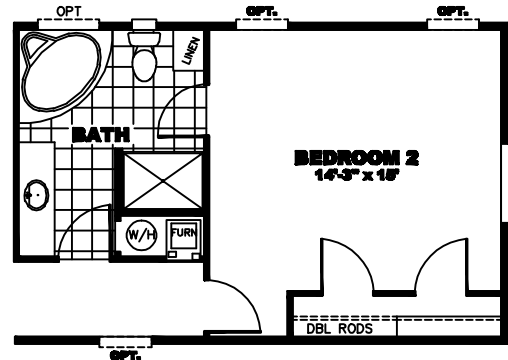

SIGNATURE BATH
W/WALK-IN CLOSET
AND 48" SHOWER

SIGNATURE BATH
W/WRAP-AROUND VANITY
AND 48" SHOWER

SIGNATURE "CUBBY" BATH
W/72" SOAKER TUB
AND 48" SHOWER

OPT HOME-OFFICE
(REPLACES BEDROOM 3)

OPT DOUBLE MASTER BEDROOM
(REPLACES BEDROOMS 2 & 3)

OPT. KITCHEN WITH
COLUMNS & COMPUTER DESK

318EV167638H09