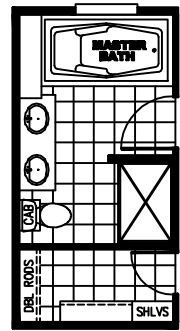

SIGNATURE BATH
W/WALK-IN CLOSET
AND 48" SHOWER

SIGNATURE BATH
W/WRAP-AROUND VANITY
AND 48" SHOWER

SIGNATURE "CUBBY" BATH
W/72" SOAKER TUB
AND 48" SHOWER

OPT HOME-OFFICE
(REPLACES BEDROOM 3)

OPT DOUBLE MASTER BEDROOM
(REPLACES BEDROOMS 2 & 3)

OPT. KITCHEN WITH
COLUMNS & COMPUTER DESK

318EV167638H09