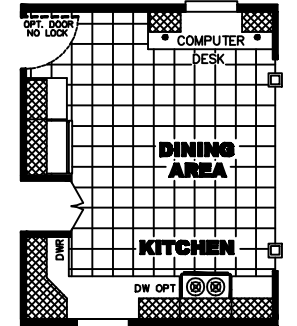

SIGNATURE BATH
W/WALK-IN CLOSET
AND 48" SHOWER

SIGNATURE BATH
W/WRAP-AROUND VANITY
AND 48" SHOWER

SIGNATURE "CUBBY" BATH
W/72" SOAKER TUB
AND 48" SHOWER

OPT HOME-OFFICE
(REPLACES BEDROOM 3)

OPT DOUBLE MASTER BEDROOM
(REPLACES BEDROOMS 2 & 3)

OPT. KITCHEN WITH
COLUMNS & COMPUTER DESK

318EV167638H09